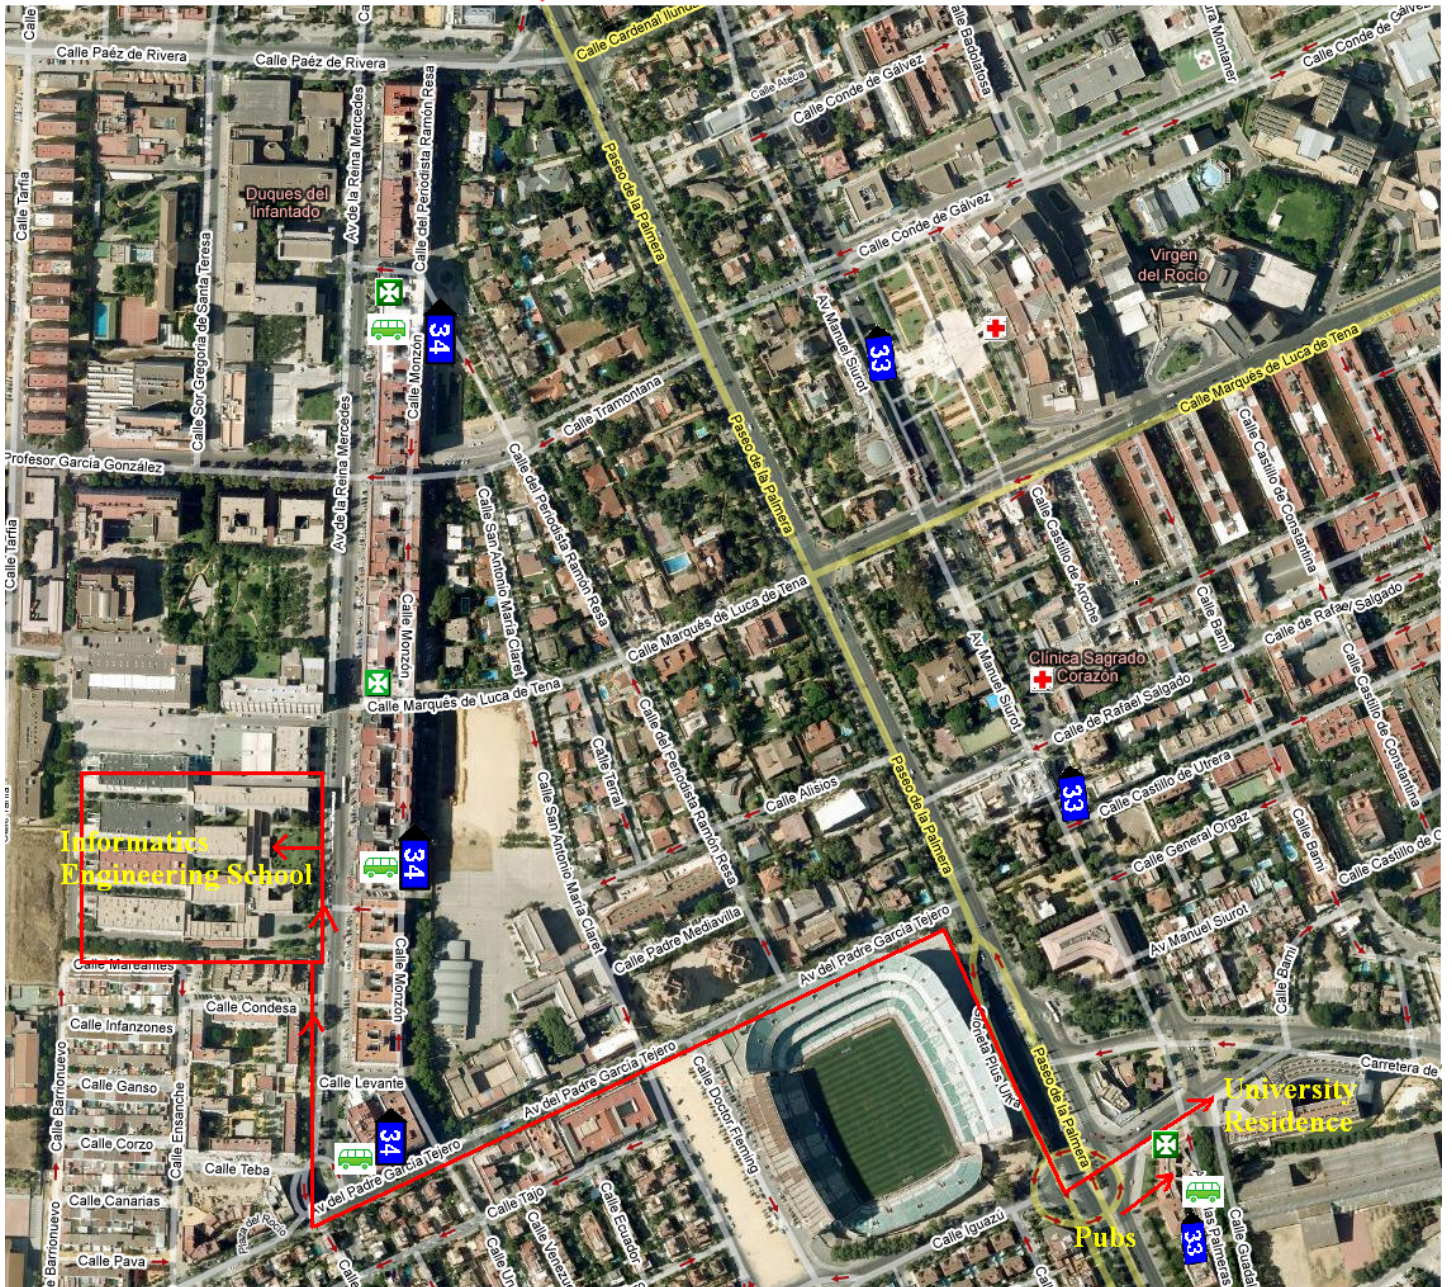

- From Seville Airport to Seville downtown you can take a taxi or a bus
- Address Residencia Universitaria Rector Estanislao del Campo:
 - o C/Guadalbullón, Esquina Carretera Su Eminencia
 - o Telephone: (+34) 955062480

- María Lusia Park
- Seville downtown

- From University Residence to Informatics Engineering School is better to go walking (it takes 10 minutes)
- From Informatics Engineering School to Seville downtown is better to take the bus number 34
- From University Residence to Seville downtown is better to take the bus number 33